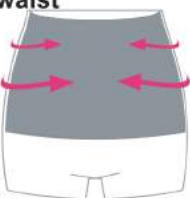

HIPSTER BASIC NO-MI[®] SHAPING ACCESSORIES

DETAILS

Art. Nr: Y-00-LC-7

Sizes: S-M-L-XL

Comp: 81% Polyamide/ 19% Elastane

Colors: Black / Nude / Taupe

FEATURES

- * Shapes the belly, waist & hips
- * Seamless
- * Double layered at the waist
- * Silicone strip in waist to prevent sliding down
- * Machine washable

HIPSTER *Leopard* NO-MI[®] SHAPING ACCESSORIES

DETAILS

Art. Nr: Y-00-LC-7B

Sizes: S-M-L-XL

Comp: 81% Polyamide/ 19% Elastane

Colors: Black Leopard

FEATURES

- * Shapes the belly, waist & hips
- * Double layered at the waist
- * Seamless
- * Fashionable leopard design
- * Silicone strip in waist to prevent sliding down

HIPSTER *Light* SHAPING NO-MI[®] SHAPING ACCESSORIES

DETAILS

Art. Nr: Y-00-LC-38

Sizes: S-M-L-XL

Comp: 88% Polyamide/ 12% Elastane

Colors: Black / Nude / Taupe

FEATURES

- * Shapes the belly, waist & hips
- * Seamless basic
- * Single layered at the waist
- * Silicone strip in waist to prevent sliding down
- * Machine washable