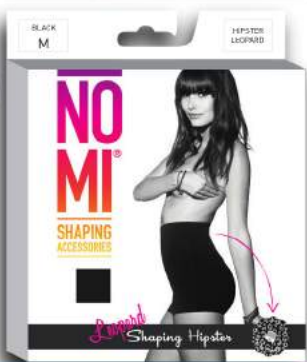

NILIT[®] INNERGY
ENERGY FROM THE INSIDE OUT

DETAILS

Art. Nr: Y-00-LC-8A

Sizes: S-M-L-XL

Comp: 88% Polyamide/ 12% Elastane

Colors: Black

FEATURES

- * Shapes the thighs & upper legs & lifts the bottom
 - * Machine washable
 - * Reduces cellulite through special NILIT[®] INNERGY yarn.
- The NILIT yarn and innovative knitting technique cause a proper blood flow, which lessens cellulite.

HIPSTER BASIC NO-MI[®] SHAPING ACCESSORIES

DETAILS

Art. Nr: Y-00-LC-7

Sizes: S-M-L-XL

Comp: 81% Polyamide/ 19% Elastane

Colors: Black / Nude / Taupe

FEATURES

- * Shapes the belly, waist & hips
- * Seamless
- * Double layered at the waist
- * Silicone strip in waist to prevent sliding down
- * Machine washable

HIPSTER *Leopard* NO-MI[®] SHAPING ACCESSORIES

DETAILS

Art. Nr: Y-00-LC-7B

Sizes: S-M-L-XL

Comp: 81% Polyamide/ 19% Elastane

Colors: Black Leopard

FEATURES

- * Shapes the belly, waist & hips
- * Double layered at the waist
- * Seamless
- * Fashionable leopard design
- * Silicone strip in waist to prevent sliding down

HIPSTER *Light* SHAPING NO-MI[®] SHAPING ACCESSORIES

DETAILS

Art. Nr: Y-00-LC-38

Sizes: S-M-L-XL

Comp: 88% Polyamide/ 12% Elastane

Colors: Black / Nude / Taupe

FEATURES

- * Shapes the belly, waist & hips
- * Seamless basic
- * Single layered at the waist
- * Silicone strip in waist to prevent sliding down
- * Machine washable