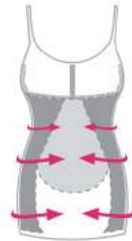

NO-MI[®] SHAPING
ACCESSORIES

Shape for every Body

SHAPEWEAR

DRESS BASIC

NO-MI SHAPING ACCESSORIES

DETAILS

Art. Nr: Y-00-LC-5

Sizes: S-M-L-XL

Comp: 84% Polyamide / 16% Elastane

Colors: Black / Nude

FEATURES

- * Shapes the belly, waist, hips & bottom
- * Low scoop neck
- * Adjustable straps
- * Seamless
- * Soft silicone strips inside to prevent ride-up
- * Machine washable

WYOB DRESS

NO-MI SHAPING ACCESSORIES

DETAILS

Art. Nr: Y-00-LC-35

Sizes: S-M-L-XL

Comp: 88% Polyamide/ 12% Elastane

Colors: Black / Nude

FEATURES