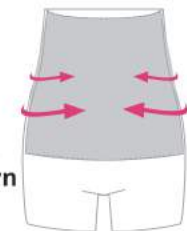

HIPSTER *Leopard* NO-MI[®] SHAPING ACCESSORIES

DETAILS

Art. Nr: Y-00-LC-7B

Sizes: S-M-L-XL

Comp: 81% Polyamide/ 19% Elastane

Colors: Black Leopard

FEATURES

- * Shapes the belly, waist & hips
- * Double layered at the waist
- * Seamless
- * Fashionable leopard design
- * Silicone strip in waist to prevent sliding down

HIPSTER *Light* SHAPING NO-MI[®] SHAPING ACCESSORIES

DETAILS

Art. Nr: Y-00-LC-38

Sizes: S-M-L-XL

Comp: 88% Polyamide/ 12% Elastane

Colors: Black / Nude / Taupe

FEATURES

- * Shapes the belly, waist & hips
- * Seamless basic
- * Single layered at the waist
- * Silicone strip in waist to prevent sliding down
- * Machine washable

- * Shapes the belly, waist & hips
- * Seamless basic
- * Single layered at the waist
- * Made from combed cotton
- * Silicone strip in waist to prevent sliding down
- * Machine washable

Cooling SHAPING SHORT NO-MI[®] SHAPING ACCESSORIES