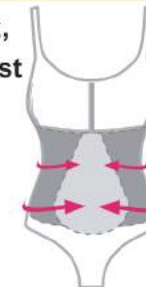

- * Allows you to wear your own bra
- * Silicone strips prevent ride-up
- * Adjustable straps
- * Seamless
- * Shapes the belly, waist, hips & bottom
- * Machine washable

WYOB TOP

NO-MI SHAPING ACCESSORIES

DETAILS

Art. Nr: Y-00-LC-36

Sizes: S-M-L-XL

Comp: 88% Polyamide/ 12% Elastane

Colors: Black / Nude / Taupe

FEATURES

- * Allows you to wear your own bra
- * Seamless
- * Shapes the belly, waist & hips
- * Machine washable

BODYSTRING

NO-MI SHAPING ACCESSORIES

DETAILS

Art. Nr: Y-00-LC-10

Sizes: S-M-L-XL

Comp: 89% Polyamide/ 11% Elastane

Colors: Black / Nude

FEATURES

- * Shapes the upper back, lower back, belly & waist
- * Adjustable straps
- * Seamless
- * Pushbutton closure
- * Machine washable

BRIEF STRIPES

NO-MI[®] SHAPING ACCESSORIES

DETAILS

Art. Nr: Y-00-LC-22A

Sizes: S-M-L-XL