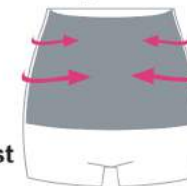

NILIT[®] INNERGY
ENERGY FROM THE INSIDE OUT

DETAILS

Art. Nr: Y-00-LC-8A

Sizes: S-M-L-XL

Comp: 88% Polyamide/ 12% Elastane

Colors: Black

FEATURES

- * Shapes the thighs & upper legs & lifts the bottom
 - * Machine washable
 - * Reduces cellulite through special NILIT[®] INNERGY yarn.
- The NILIT yarn and innovative knitting technique cause a proper blood flow, which lessens cellulite.

HIPSTER BASIC NO-MI[®] SHAPING ACCESSORIES

DETAILS

Art. Nr: Y-00-LC-7

Sizes: S-M-L-XL

Comp: 81% Polyamide/ 19% Elastane

Colors: Black / Nude / Taupe

FEATURES

- * Shapes the belly, waist & hips
- * Seamless
- * Double layered at the waist
- * Silicone strip in waist to prevent sliding down
- * Machine washable

HIPSTER *Leopard* NO-MI[®] SHAPING ACCESSORIES

DETAILS

Art. Nr: Y-00-LC-7B

Sizes: S-M-L-XL

Comp: 81% Polyamide/ 19% Elastane

Colors: Black Leopard

FEATURES

- * Shapes the belly, waist & hips
- * Double layered at the waist
- * Seamless
- * Fashionable leopard design
- * Silicone strip in waist to prevent sliding down