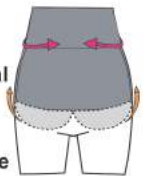

- * Shapes the belly, waist & hips
- * Seamless basic
- * Single layered at the waist
- * Made from combed cotton
- * Silicone strip in waist to prevent sliding down
- * Machine washable

Cooling SHAPING SHORT NO-MI[®] SHAPING ACCESSORIES

NILIT[®] BREEZE
ONE "COOL" FIBER

DETAILS

Art. Nr: Y-00-LC-46

Sizes: S-M-L-XL

Comp: 88% Polyamide/ 12% Elastane

Colors: Black / Nude

FEATURES

- * Shapes belly & bum
- * Double layered at the waist
- * Keeps you cool through a special yarn. The NILIT[®] BREEZE "COOL" FIBER and innovative knitting technique keeps you feeling refreshed when temperatures rise