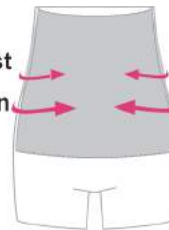

HIPSTER *Light* SHAPING NO-MI[®] SHAPING ACCESSORIES

DETAILS

Art. Nr: Y-00-LC-38

Sizes: S-M-L-XL

Comp: 88% Polyamide/ 12% Elastane

Colors: Black / Nude / Taupe

FEATURES

- * Shapes the belly, waist & hips
- * Seamless basic
- * Single layered at the waist
- * Silicone strip in waist to prevent sliding down
- * Machine washable

HIPSTER *Light* SHAPING *Soft Cotton* NO-MI[®] SHAPING ACCESSORIES

SOFT
COTTON

DETAILS

Art. Nr: Y-00-LC-44

Sizes: S-M-L-XL

Comp: 40% Polyamide/ 10% Elastane/
50% Cotton

Colors: Black

FEATURES

- * Shapes the belly, waist & hips
- * Seamless basic
- * Single layered at the waist
- * Made from combed cotton
- * Silicone strip in waist to prevent sliding down
- * Machine washable

Cooling SHAPING SHORT NO-MI[®] SHAPING ACCESSORIES